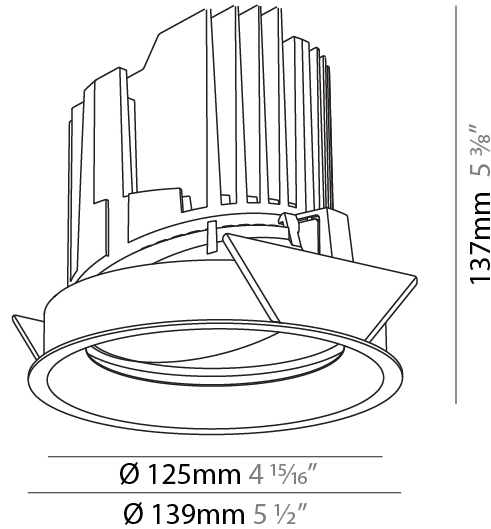

PHYSICAL

Shape: Round
Diameter (mm): 139
Diameter (in): 5 1/2
Height (mm): 137
Height (in): 5 3/8
Ceiling Thickness (mm): 10 / 12.5 / 15
Ceiling Thickness (in): 3/8 or 1/2 or 9/16
Min. Recessing Depth (mm): 150
Min. Recessing Depth (in): 5 7/8
Light Distribution: Adjustable / Downlight
Weight (kg): 0.805
Weight (lbs): 1.77
Fixture Finish: SSR / BKV / CWI / CRY / HAB / UFT / ITA / RUA / FTG / MYG / LOD / PUS / FRO / FUP / KIA / POP / BLS / SPG / MEY / GOH / GUM / CHC / COM / ABZ / JAG / OBR / MOS / ROR
Fixture Material: Aluminum Die Cast
Cut-out Measurements: 130mm / 5 1/8"

ELECTRICAL

Lamp Type: LED (Zhaga Standard)
Input Wattage (W): 13.2 / 16.5
Total Output Wattage (W): 12 / 14
Dimming: Tri-Mode (Non-Dimming and Phase Dimming (120Vac only) and 0-10V Dimming)
Driver Included: No
Driver Location: Recessed Housing
Driver Type: Constant Current - Universal
Driver Class: Class 2
Housing: See components
Input Voltage (V): 120 - 277
Constant Current (MA): 350

LED

Number of LEDs: 1
Color Temperature (°K): 2700 / 3000 / 3500 / 4000
Max. Delivered Lumen (lm): 870 / 970 / 1039 / 1060
Nominal Lumen (lm): 960 / 1070 / 1156 / 1180
CRI: >90 CRI
Efficiency (%): 0.905
Lamp Life (hrs): 50000

OPTICAL

Reflector°: 10
Optic°: Lens Pack - No Lens
Adjustability: Rotational 355°; Tilt 30°

RATINGS AND CERTIFICATIONS

Certified By: CSA Certified to UL and CSA Standards
IP rating: IP20